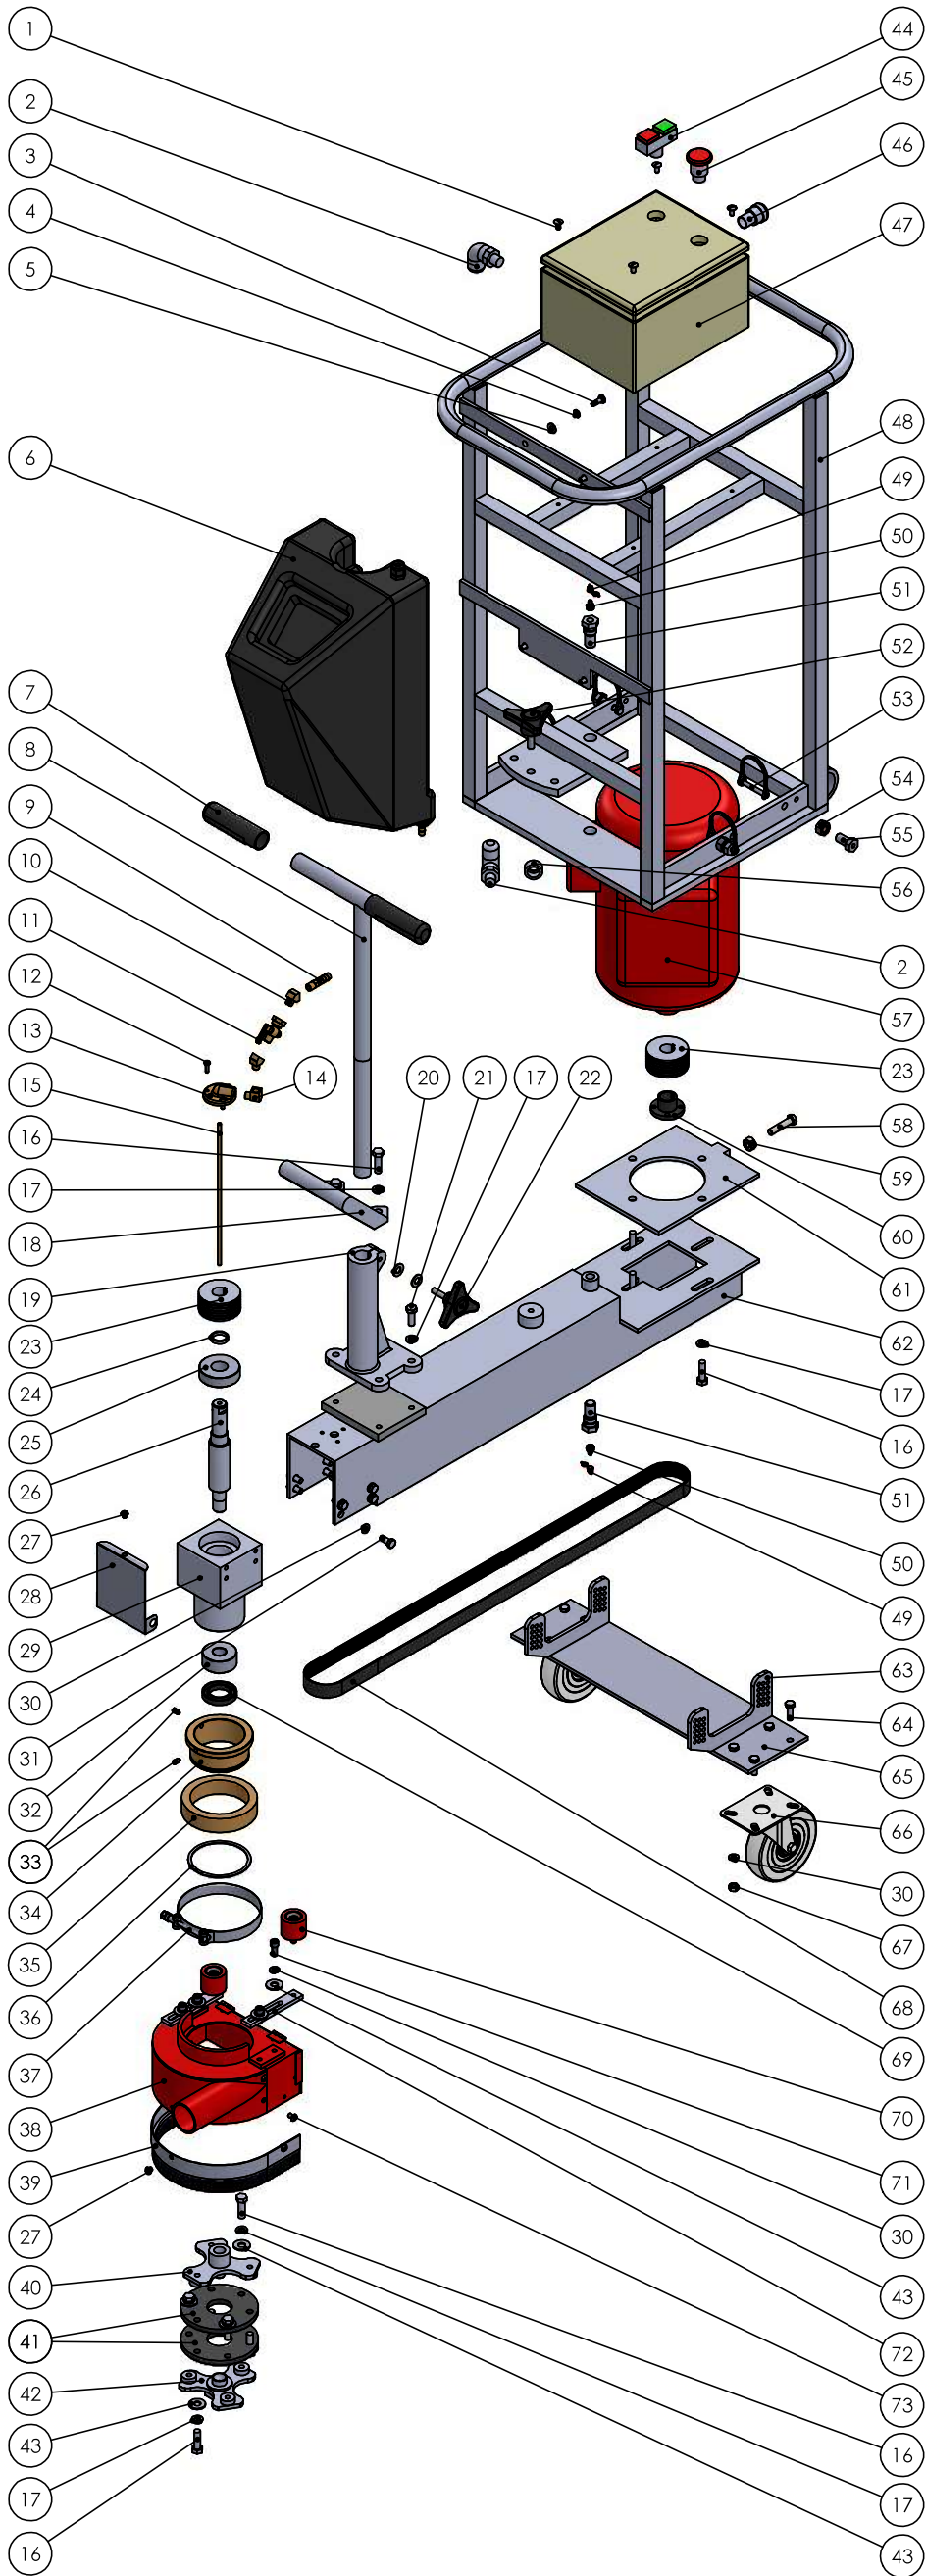

Edger Parts List

ITEM NO.	PART NUMBER	DESCRIPTION	QTY.
1	T2161	1/4-20X 1/2 LG SLOTTED TRUSS HEAD	4
2	X-80	90 DEG. CORD CONNECTOR	2
3	T1031	1/4-20 X 3/4 LG HEX HEAD CAPSCREW	4
4	T1030	LOCK WASHER, 1/4"	4
5	T2054	1/4" SAE FLAT WASHER	4
6	HBS 211	PLASTIC WATER TANK	1
7	HB 030	HANDLE GRIP	2
8	HB 034L	HANDLE, LONG	1
9	O19853-BARB	BARB ONLY, REM. ANGLE HEAD WATER VALVE	1
10	HBS 212	1/8 X 1/8 NPT 45 DEG STREET ELBOW	2
11	O19853-VALVE	WATER VALVE ONLY FOR REM. ANGLE HEAD	1
12	AH 030	#10-32 X 5/8 LG FILISTER HEAD	3
13	AH 004	DRIVEN UPPER HOUSING CAP	1
14	T2031	ST ELBOW 1/8X90 DEG	1
15	O05328	WATER PIPE 10 1/4 INCHES	1
16	T1025	3/8-16 X 1-1/4 LG HEX HEAD CAPSCREW	11
17	T1022	3/8 MEDIUM LOCKWASHER	13
18	HBS 182	FRONT HANDLE	1
19	HB 029	HANDLE BASE	1
20	T2053	FLAT WASHER 3/8 SAE	2
21	T2013	3/8-16 X 1" LG HEX HEAD CAPSCREW	2
22	HBS 196	5/16-18 KNOB	1
23	HBS 191	PULLEY, POLY-V	2
24	HBS 180	SPACER	1
25	HB 006	HORIZ HOUSING GEAR BRG	1
26	HBS 177	SPINDLE SHAFT WITH WATER HOLE	1
27	T3040	1/4-20 X 1/4 LG BUTTON HEAD CAPSCREW	4
28	HBS 193	END COVER	1
29	HBS 176	SPINDLE SHELL	1
30	T1007	LOCK WASHER	20
31	T2130	5/16-18 X 3/4" LG HEX HEAD CAPSCREW	8
32	X-C-27	BEARING, ADV. BORDER, LOWER BOTTOM	1
33	T3049	1/4-20 X 1/2" LG SOCKET HEAD CAPSCREW	2
34	HBS 147	BUSHING FOR DRY GUARD	1
35	HBS 202	GUARD BEARING	1
36	HBS 205	RETAINING RING	1
37	HBS 206	CLAMP	1
38	HBS 146	DRY GUARD 7", HOOD ONLY	1
39	LW 078-Edger	BRUSH STRIP FOR EDGER	1
40	HB 008	DRIVE SPIDER	1
41	HB 026	FLEXIBLE DISC	2
42	HBS 200	DRIVEN SPIDER WITH WATER HOLE	1
43	T3028	3/8 USS FLAT WASHER (WROUGHT)	10
44	SM 091-BUTTON	ON/OFF PUSHBUTTON AND BLOCKS	1
45	LW 076	EMERGENCY STOP SWITCH ASSY	1
46	X-81	STRAIGHT CORD CONNECTOR	1
47	X-89	3/4" LOCKNUT	1
48	SM 113-BOX	ENCLOSURE 10X8X6 FOR EDGER	1
49	T6020	CONTACTOR 3HP, 1PH, 230V, 60HZ	1
50	T6120	OVERLOAD 12-18AMP FOR 2HP 230V, 3HP 230V	1
51	Z07-0237	DRIVE SCREW	2
52	HBS 178	FRAME	1
53	T1065	LUBRICAP	2
54	O00170	GREASE FITTING 1/8" NPT STRAIGHT	2
55	HBS 145A	SCREW	2
56	HBS 195	3/8-16 KNOB	1
57	HBS 209	1/4" X 1-3/4" ZINC SNAP RING	4
58	T2002	HEX HEAD NUT	2
59	T2166	1/2-13 X 1" LG HEX HEAD CAPSCREW	4
60	HBS 208	REDUCER WASHER, 3/4" TO 1/2"	1
61	HBS 139E	3HP ELECTRIC MOTOR FOR EDGER 220V 1PH	1
62	Z02-1360	3/8-16 X 1-3/4 LG TAP BOLT	1
63	T1026	3/8-16 HEX NUT, FULL	1
64	HBS 192	7/8" BUSHING	1
65	HBS 186	MOTOR PLATE	1
66	HBS 174	MOTOR ARM	1
67	HBS 217	ADJUSTABLE BRACKET FOR EDGER CASTER BASE	2
68	T1006	5/16-18 X 1" LG HEX HEAD CAPSCREW	8
69	HBS 231	CASTER BASE PLATE	1
70	HBS 221	CASTER FOR EDGER	2
71	T2025	5/16-18 HEX NUT	8
72	HBS 184	BELT, POL-V 65.5"	1
73	HBS 199	SEAL	1
74	HBS 204	ROLLER, GUARD	2
75	Z00-1321	5/16-18 X 3/4 LG SCKT HEAD CAPSCREW	4
76	HBS 203	GUIDE WHEEL BRACKET	2
77	T3055	1/4-20 X 3/8 LG BUTTON HD SOCKET CAPSCREW	4